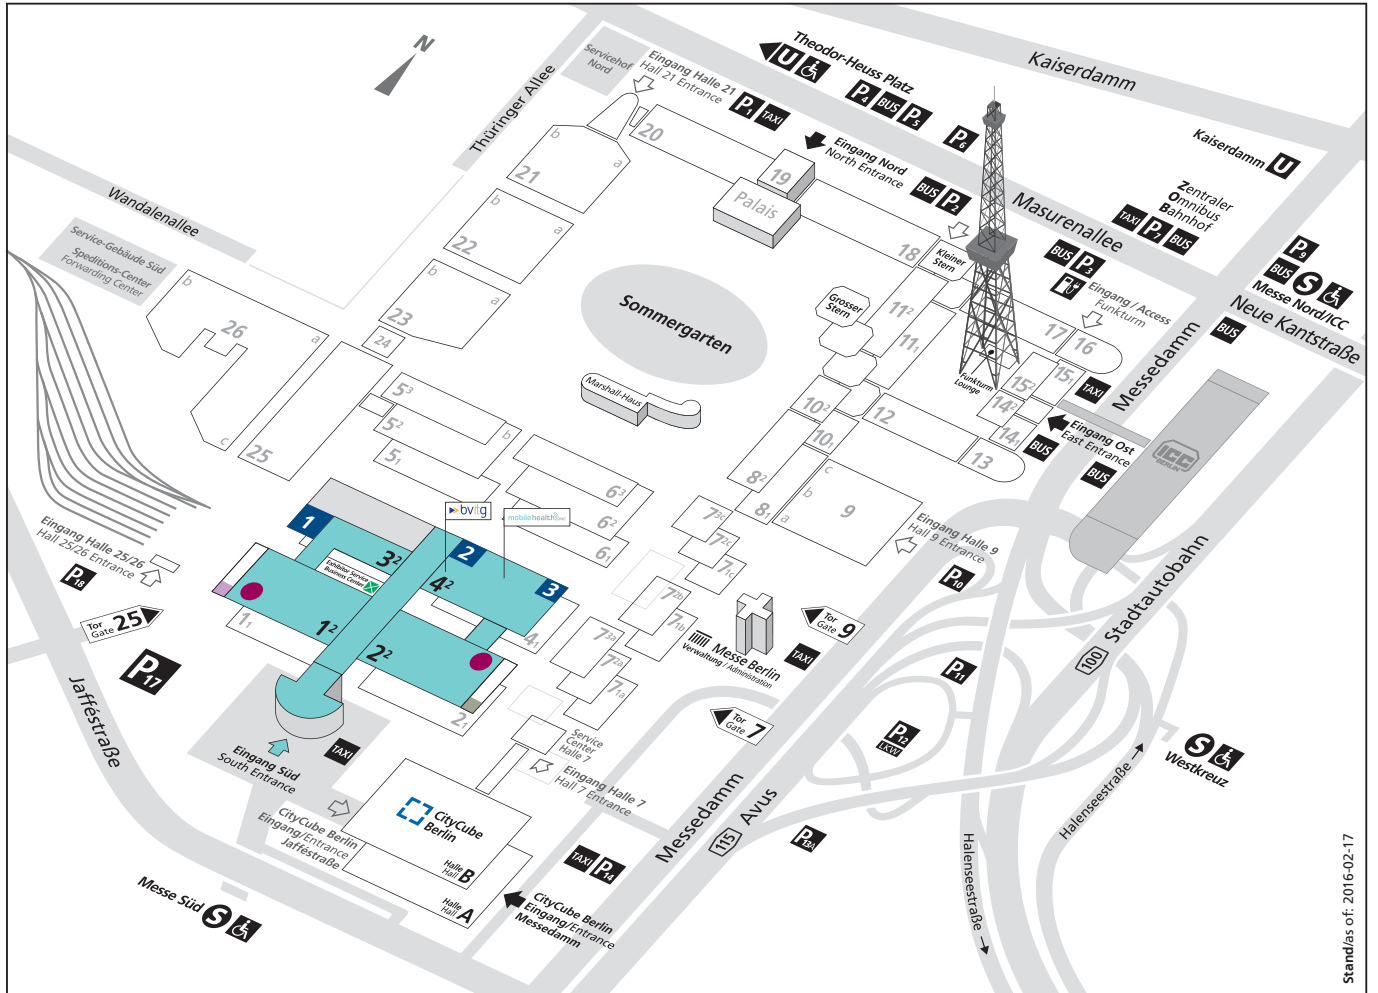

Messegelände
Exhibition Grounds

conhIT - Connecting Healthcare IT
19 - 21 April 2016

Stand/as of: 2016-02-17

-  Eingang Süd · South Entrance
-  Kongress · Congress
-  Industrie-Messe · Industrial Fair
-  Akademie · Academy
-  Networking
-  PR-Raum · PR-Room